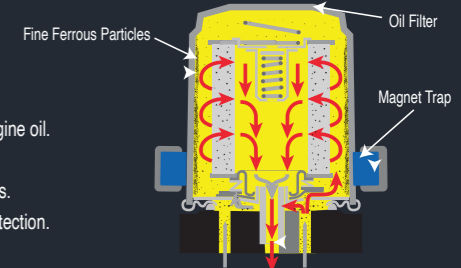

MAGNET TRAP

Keeps engine oil cleaner and protects engine.

PART NUMBER 999-40016-10000

PRICE
 WM : RM 57.00
 EM : RM 58.00

HOW IT WORKS:

- Traps fine ferrous particles in the engine oil.
- Maintains cleaner oil.
- Prevents expensive engine overhauls.
- Affordable investment for engine protection.