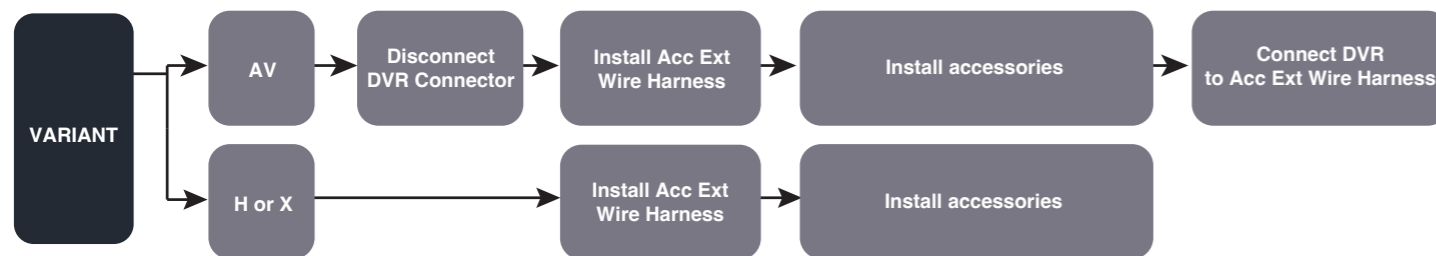

TERMS & CONDITIONS

- Using original GearUp® electrical accessories will not void the warranty of the car. Accessories warranty is 1 year.
- Do not attempt to install the accessories yourself. Please head to any authorised Perodua Authorised Outlets. Perodua shall not be liable for any loss or damages arising directly or indirectly from your attempt to install the accessories yourself.