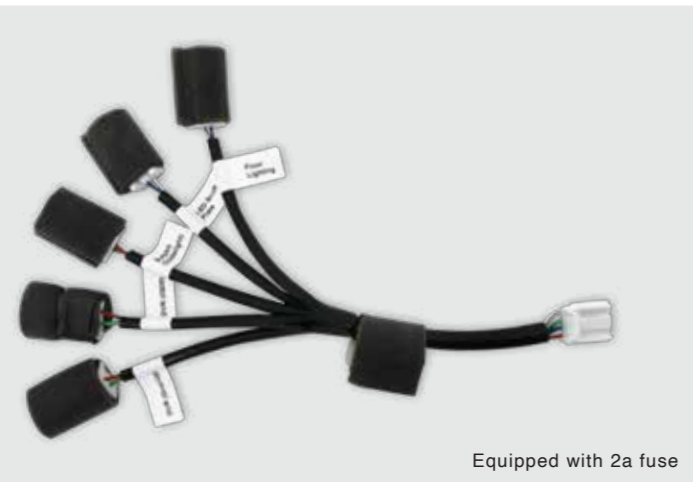

TERMS & CONDITIONS

- Using original GearUp® electrical accessories will not void the warranty of the car. Accessories warranty is 1 year.
- Do not attempt to install the accessories yourself. Please head to any authorised Perodua Authorised Outlets. Perodua shall not be liable for any loss or damages arising directly or indirectly from your attempt to install the accessories yourself.