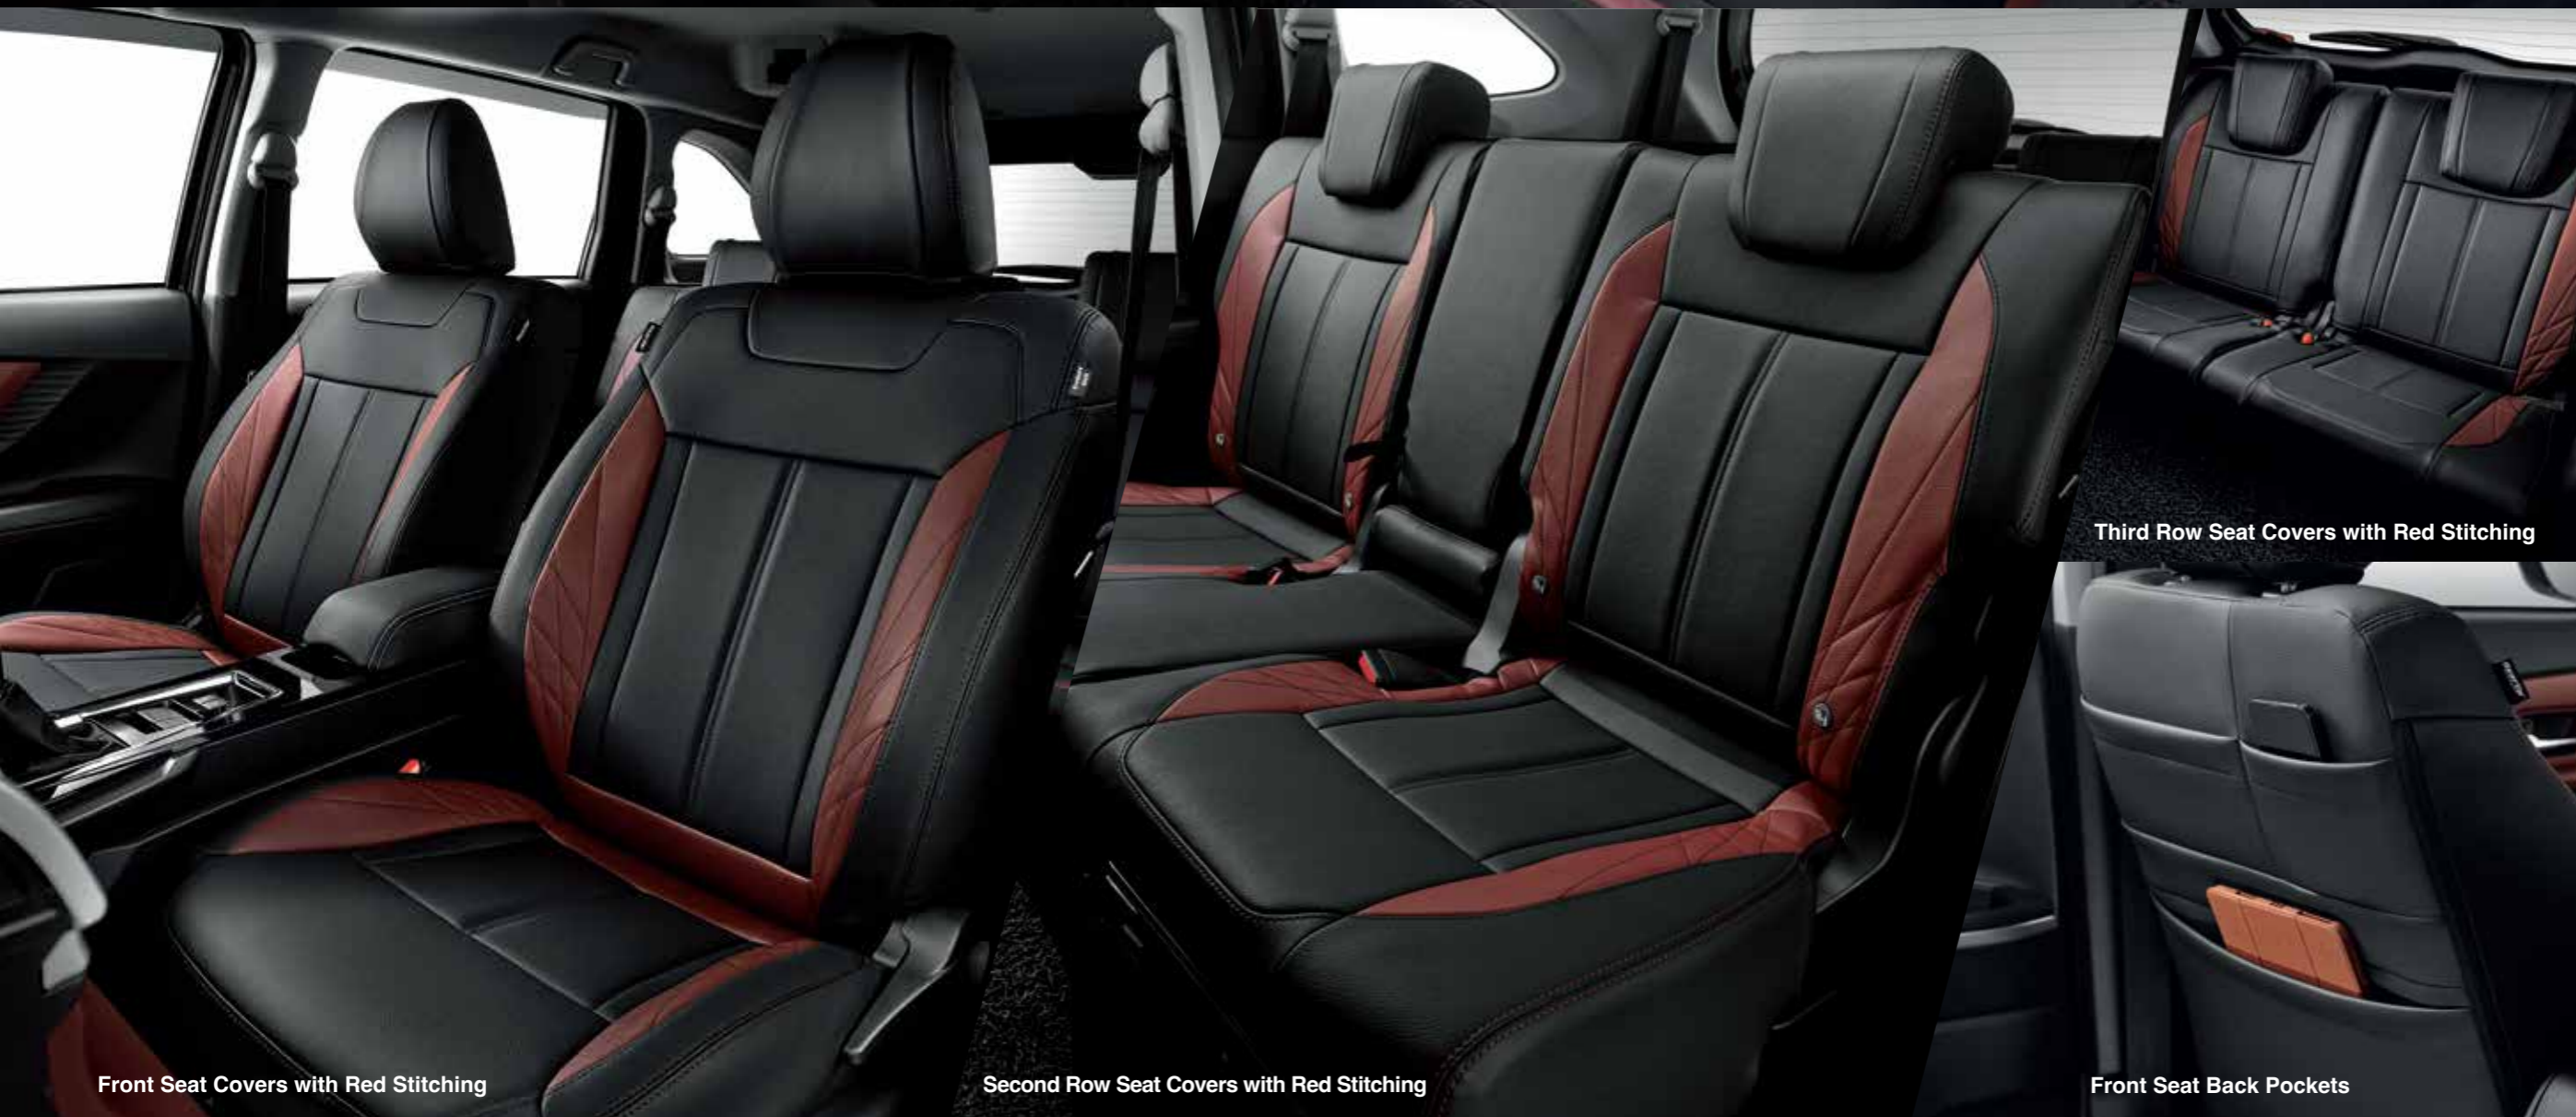

PRIME

SEAT COVERS

A classy addition to a fashionable interior.

- 2-tone Trimming with Red Stitching
- Soft but durable
- PVC material, easy to clean
- Additional storage space

AV VARIANT
99900-27R14

H VARIANT
99900-27R08

X VARIANT
99900-27R09

PRICE

WM : RM 1,000.00

EM : RM 1,018.00

Prices are inclusive of labour cost and SST. Prices are subject to change.
Actual accessories may differ from photographs.

Front Seat Covers with Red Stitching

Second Row Seat Covers with Red Stitching

Front Seat Back Pockets

Tested for side
airbag deployment

ISOFIX

Easy to clean
children's footprints

Easy to clean
spillage

Third Row Seat Covers with Red Stitching