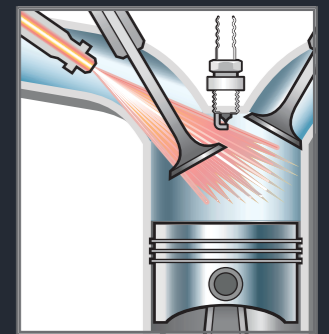

WITH MAGNET TRAP

INJECTOR CLEANER

Breaks down carbon build-up to keep your engine running smoothly.

PART NUMBER 999-53000-00001

PRICE
 WM : RM 24.00
 EM : RM 25.00

HOW IT WORKS:

- Removes deposits accumulated inside an engine (injection nozzles, combustion chambers, intake valves & spark plugs).
- Prevents poor combustion.
- Restores engine performance.
- Contains Friction Modifier (FM) which enables smoother piston movement.
- Protects engine from frictional wear.