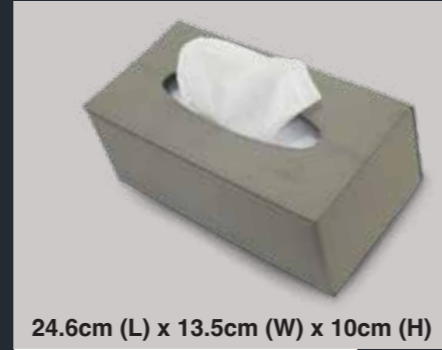

24.6cm (L) x 13.5cm (W) x 10cm (H)

LEATHER TISSUE BOX

Stylish decoration for your average tissue box.

PART NUMBER 999-10132-00000
PRICE
WM : RM 60.00
EM : RM 61.00